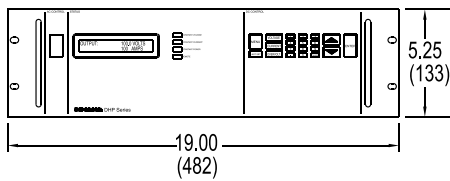

## Case I

**Top View**

## Case II

**Top View**

**Front View**

**Front View**

**Rear View**

**Input Connections**  
#10-32 Threaded Studs

**Output Connections**  
5-50 Volt Models  
Copper Bus Bars, Nickel Plated  
Holes in Bus Bar: 0.390"

**Rear View**

**Input Connections**  
#10-32 Bronze Threaded Studs

**Output Connections**  
5-50 Volt Models  
Copper Bus Bars, Nickel Plated  
Holes in Bus Bar: 0.410"