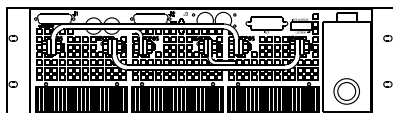

## Case II

**Top View**

**Front View**

**Front View**

**Rear View**

**Input Connections**  
#10-32 Threaded Studs

**Output Connections**  
5-50 Volt Models  
Copper Bus Bars, Nickel Plated  
Holes in Bus Bar: 0.390"