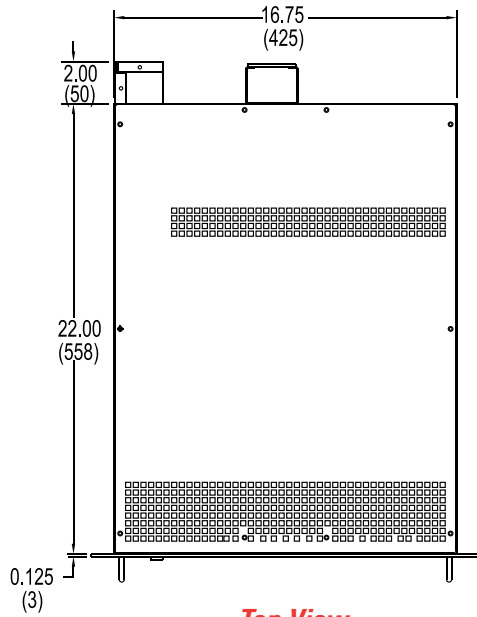

## Case I

**Top View**

## Case II

**Top View**

**Front View**

**Front View**

**Rear View**

**Input Connections**  
#10-32 Threaded Studs

**Output Connections**  
5-50 Volt Models  
Copper Bus Bars, Nickel Plated  
Holes in Bus Bar: 0.390"

**Rear View**

**Input Connections**  
#10-32 Bronze Threaded Studs

**Output Connections**  
5-50 Volt Models  
Copper Bus Bars, Nickel Plated  
Holes in Bus Bar: 0.410"