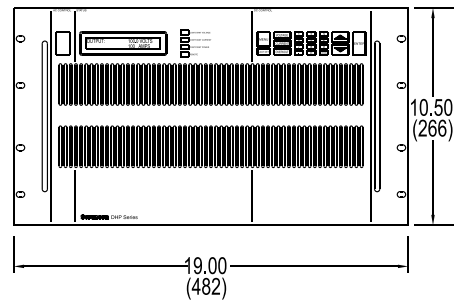

## Case I

**Top View**

## Case II

**Top View**

**Front View**

**Front View**

**Rear View**

**Input Connections**  
#10-32 Threaded Studs

**Output Connections**  
5-50 Volt Models  
Copper Bus Bars, Nickel Plated  
Holes in Bus Bar: 0.390"

**Rear View**

**Input Connections**  
#10-32 Bronze Threaded Studs

**Output Connections**  
5-50 Volt Models  
Copper Bus Bars, Nickel Plated  
Holes in Bus Bar: 0.410"