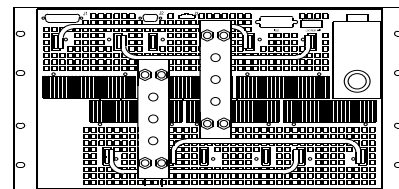

## Case I

**Top View**

## Case II

**Top View**

**Front View**

**Front View**

**Rear View**

**Input Connections**  
#10-32 Threaded Studs

**Output Connections**  
5-50 Volt Models  
Copper Bus Bars, Nickel Plated  
Holes in Bus Bar: 0.390"

**Rear View**

**Input Connections**  
#10-32 Bronze Threaded Studs

**Output Connections**  
5-50 Volt Models  
Copper Bus Bars, Nickel Plated  
Holes in Bus Bar: 0.410"