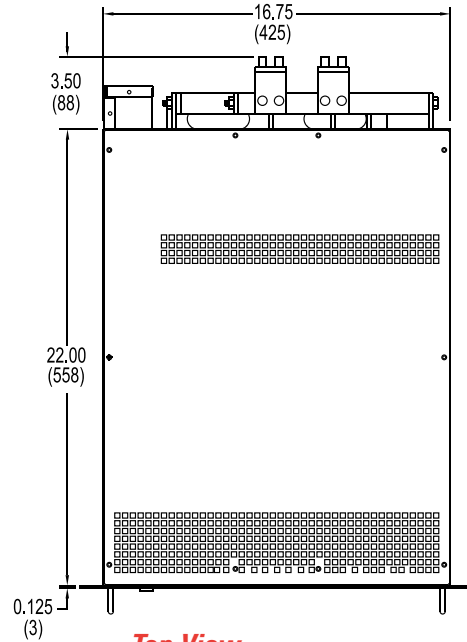

## Case I

**Top View**

## Case II

**Top View**

**Front View**

**Front View**

**Rear View**

**Input Connections**  
#10-32 Threaded Studs

**Output Connections**  
5-50 Volt Models  
Copper Bus Bars, Nickel Plated  
Holes in Bus Bar: 0.390"

**Rear View**

**Input Connections**  
#10-32 Bronze Threaded Studs

**Output Connections**  
5-50 Volt Models  
Copper Bus Bars, Nickel Plated  
Holes in Bus Bar: 0.410"